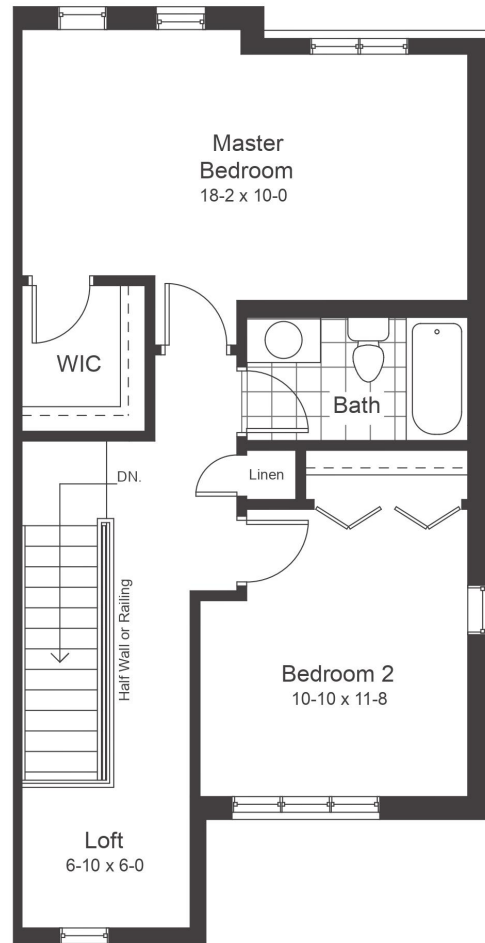

SCHEDULE D

Aspen 1407 SF

2 bedroom upper level
1.5 bathroom two-storey

Second Floor

Third Floor

First Floor
Entrance