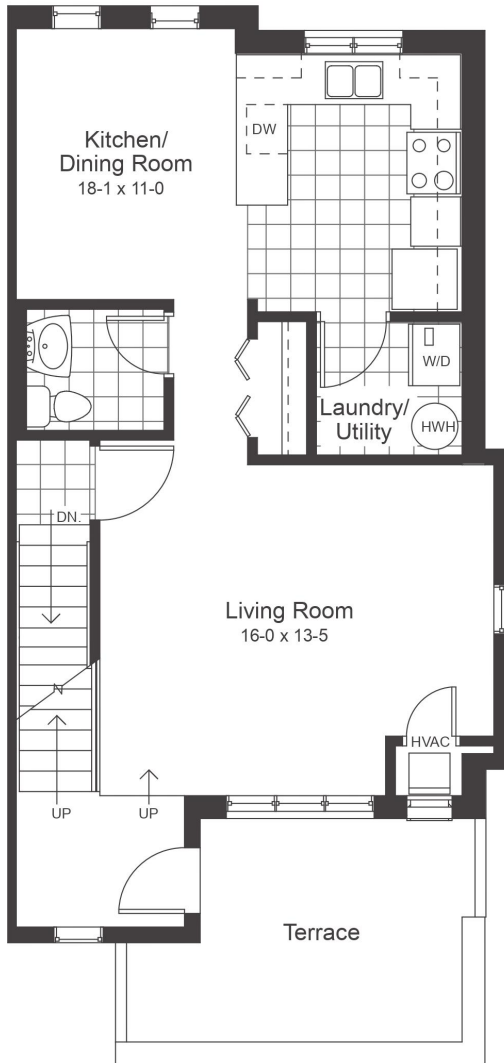

SCHEDULE D

Aspen 1407 SF

2 bedroom upper level
1.5 bathroom two-storey

Second Floor

Third Floor

First Floor
Entrance