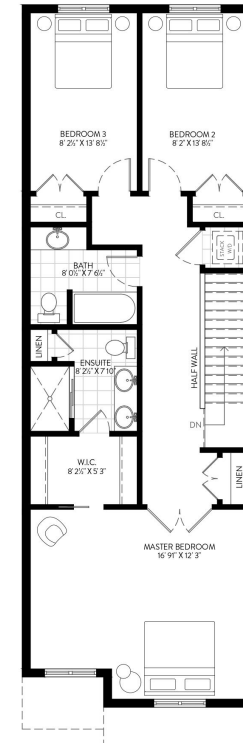

ELEVATION A

The Blair

MAIN FLOOR: 773 SQ. FT.
 SECOND FLOOR: 957 SQ. FT.
TOTAL: 1,730 SQ. FT.

INTERIOR UNIT | 1,730 SQ FT | 3 BEDS | 2.5 BATHS

MAIN FLOOR

SECOND FLOOR

BASEMENT PLAN