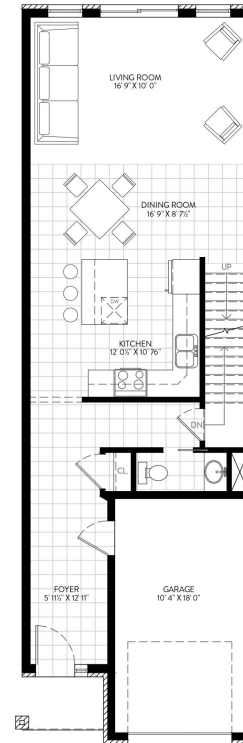

ELEVATION A

The Blair

MAIN FLOOR: 773 SQ. FT.
 SECOND FLOOR: 957 SQ. FT.
TOTAL: 1,730 SQ. FT.

INTERIOR UNIT | 1,730 SQ FT | 3 BEDS | 2.5 BATHS

MAIN FLOOR

SECOND FLOOR

BASEMENT PLAN