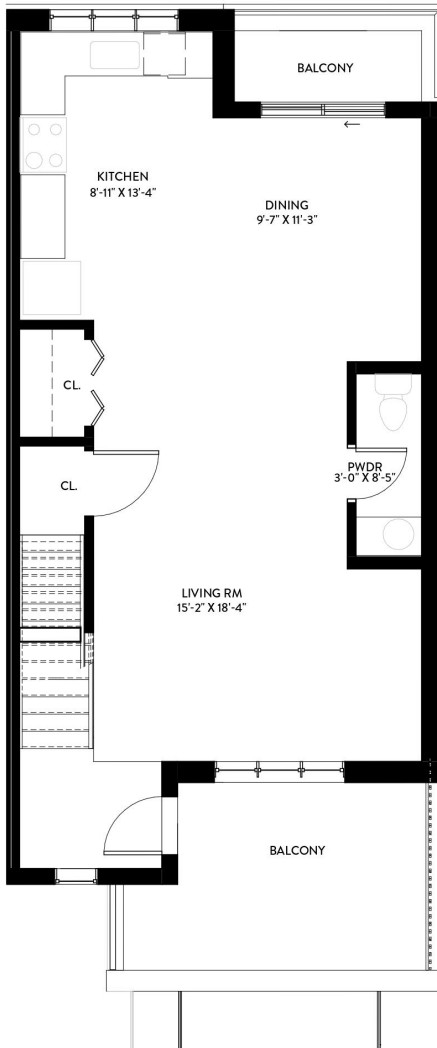

THE *Phoebe*

**2 STOREY**  
 INTERIOR UNIT | 1,411 SQ FT | 3 BEDS | 2.5 BATHS

3rd floor KEY

2nd floor KEY

1st floor KEY

Basement KEY

2 STOREY UNIT: PHOEBE (GR)

All material presented herein is intended for information purposes only. While this information is believed to be correct it is represented subject to errors, omissions, changes, or withdrawal without notice.