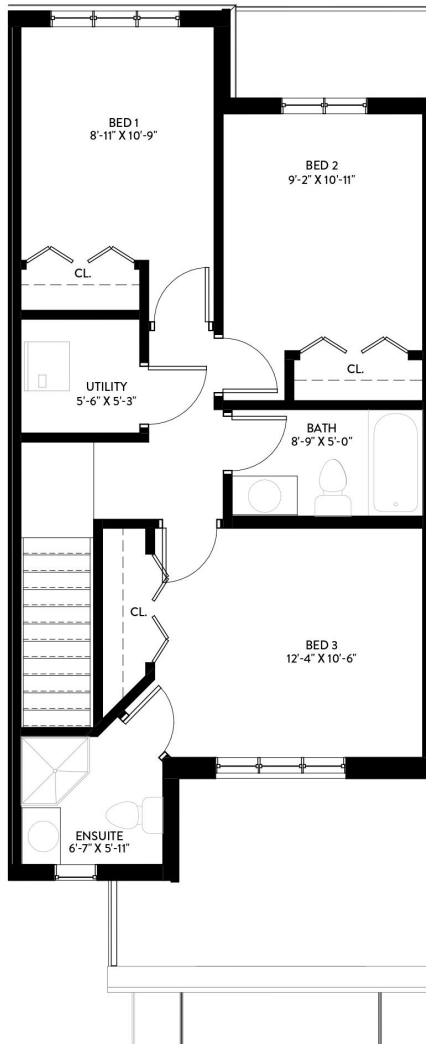

THE *Phoebe*

**2 STOREY**  
 INTERIOR UNIT | 1,411 SQ FT | 3 BEDS | 2.5 BATHS

3rd floor KEY

2nd floor KEY

1st floor KEY

Basement KEY

2 STOREY UNIT: PHOEBE (GR)

All material presented herein is intended for information purposes only. While this information is believed to be correct it is represented subject to errors, omissions, changes, or withdrawal without notice.